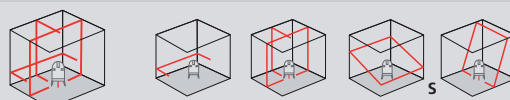

### HARD ALU

Laserliner instruments are available in sturdy carrying cases.

HARD: plastic carry case  
ALU: aluminium carry case

1H 3V 1D

The space grids show the number and direction of laser lines.  
**H** = Number of horizontal lasers      **V** = Number of vertical lasers  
**D** = Downward plumb laser (downpoint)      **S** = Slope function