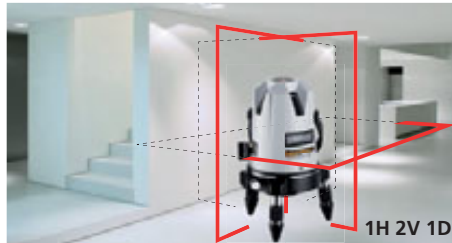

**Cross-line laser with plumb laser additional reference line**

- Straightforward plumb function using laser cross at the top and additional plumb laser.
- The vertical laser lines are aligned at right angles to one another.
- 2.5° self-levelling range, precision 2 mm / 10 m
- The pivoted housing can be turned with a vernier adjustment mechanism to permit exact positioning of laser lines.
- Adjustable feet with removable rubber caps
- RX-Ready: The laser receiver, which is available as an optional extra, can detect laser lines in a range of up to 50 m - ideal for outdoor applications.