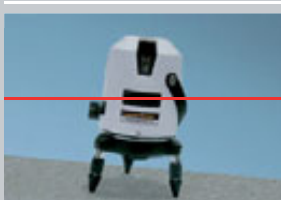

INTERIOR FINISHING AND BUILDING

The ideal laser measuring device for interior and dry finish work. Simple handling – these devices align themselves automatically. Clearly visible laser lines for easy alignment of tiles, framing, windows etc. The line lasers with laser receiver can even be used outdoors. The best visibility is offered by green line lasers.

Powerful technology

AUTOMATIC LEVEL

Automatic alignment of the device with a magnetically dampened pendulum system. The devices are set to their initial position and align themselves automatically in a matter of seconds.