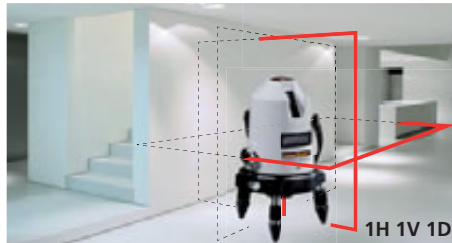

Cross-line laser with 4 line lasers and additional plumb laser

- 2.5° self-levelling range, precision 2 mm / 10 m
- Wide-range vertical laser line
- The pivoted housing can be turned with a vernier adjustment mechanism to permit exact positioning of laser lines.
- Adjustable feet with removable rubber caps prevent the device slipping on smooth surfaces.
- RX-Ready: The laser receiver, which is available as an optional extra, can detect laser lines in a range of up to 50 m - ideal for outdoor applications.