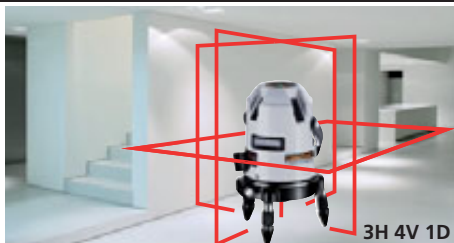

AutoCross-Laser 7C PowerBright

Cross-line laser with 7 super-bright laser lines and plumb laser

- The 3 horizontal laser diodes project a homogeneous 360° laser line, the 4 vertical laser lines are aligned at right angles to one another.
- Straightforward plumb function using laser cross at the top and additional plumb laser.
- 2.5° self-levelling range, precision 2 mm / 10 m
- The pivoted housing can be turned with a vernier adjustment mechanism to permit exact positioning of laser lines.
- Adjustable feet with removable rubber caps
- RX-Ready: The laser receiver, which is available as an optional extra, can detect laser lines in a range of up to 50 m - ideal for outdoor applications.