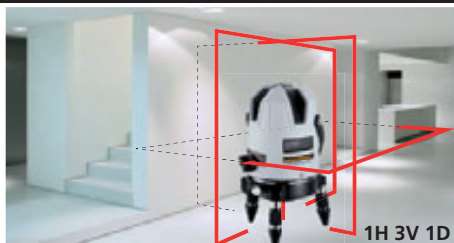

# INTERIOR FINISHING AND BUILDING

The ideal laser measuring device for interior and dry finish work. Simple handling – these devices align themselves automatically. Clearly visible laser lines for easy alignment of tiles, framing, windows etc. The line lasers with laser receiver can even be used outdoors. The best visibility is offered by green line lasers.

**Cross-line laser with plumb laser additional reference line**

- Straightforward plumb function using laser cross at the top and additional plumb laser.
- The vertical laser lines are aligned at right angles to one another.
- 2.5° self-levelling range, precision 2 mm / 10 m
- The pivoted housing can be turned with a vernier adjustment mechanism to permit exact positioning of laser lines.
- Adjustable feet with removable rubber caps
- RX-Ready: The laser receiver, which is available as an optional extra, can detect laser lines in a range of up to 50 m - ideal for outdoor applications.

Interior finishing and building

**AutoCross-Laser 4C PowerBright**

**Robust cross-line laser with 4 super-bright laser lines, plumb laser and impact-proof housing cover**

- Straightforward plumb function using laser cross at the top and additional plumb laser.
- The vertical laser lines are aligned at right angles to one another.
- 2.5° self-levelling range, precision 2 mm / 10 m
- The pivoted housing can be turned with a vernier adjustment mechanism to permit exact positioning of laser lines.
- Adjustable feet with removable rubber caps
- RX-Ready: The laser receiver, which is available as an optional extra, can detect laser lines in a range of up to 50 m - ideal for outdoor applications.