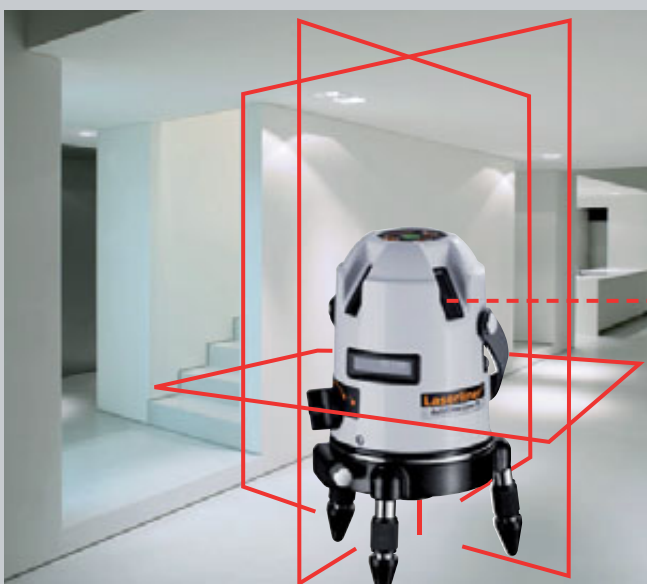

The space grids show the number and direction of laser lines.
H = Number of horizontal lasers   **V** = Number of vertical lasers
D = Downward plumb laser (downpoint)   **S** = Slope function

max. 50 m

SpeedPowerPack –
1 hour charging time with high-quality external quick-charger